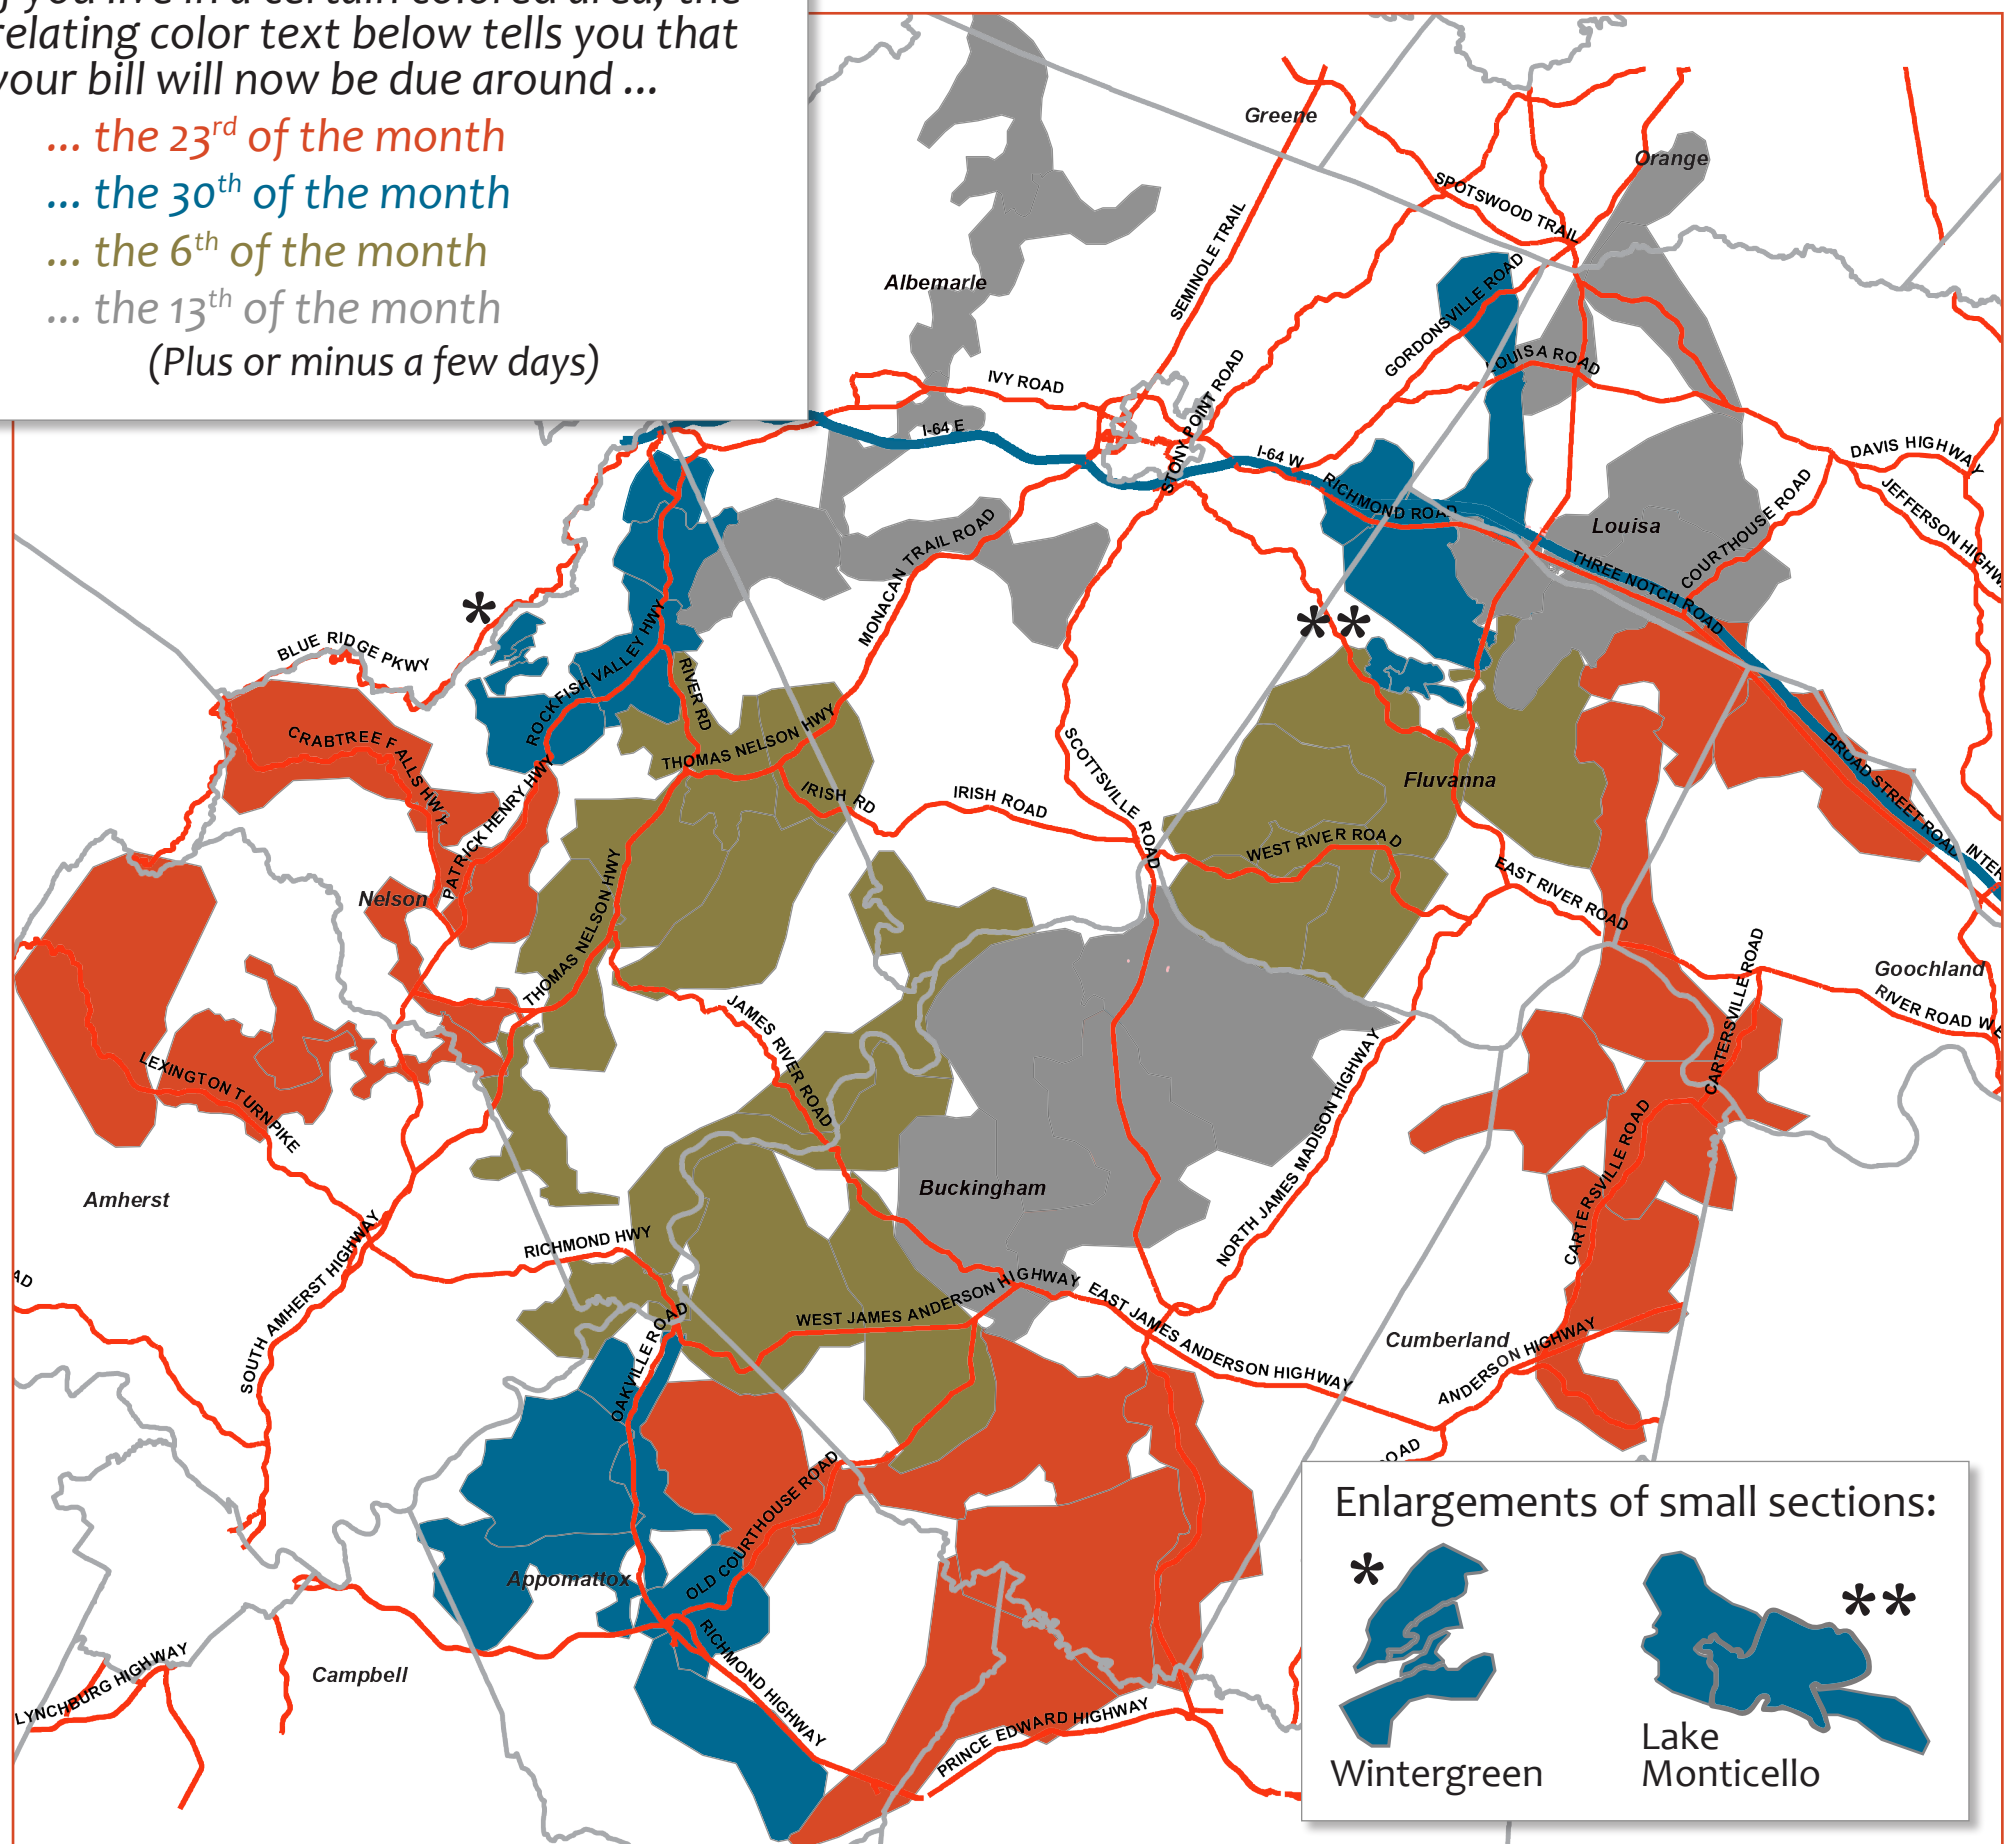

If you live in a certain colored area, the relating color text below tells you that your bill will now be due around ...

... the 23rd of the month

... the 30th of the month

... the 6th of the month

... the 13th of the month

(Plus or minus a few days)

New CVEC Billing Cycles (Effective June 1, 2016)